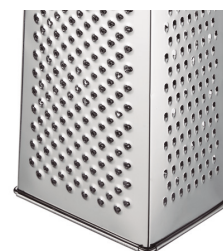

FICHA DE ARTICULO

ARTICULO:			Material	Altura	Fondo	Largo	Ancho
54696	8422370546964	RALLADOR 4 CARAS, DE 17X 8 X 6 CM.	18%	18 cm		8 cm	5.5cm
54700	8422370547008	RALLADOR 4 CARAS, DE 25 X 11 X 8 CM.	18%	24.5		10.5 cm	8 cm

**Acero inoxidable 18%.
Extensa superficie de rallado.
Asa ergonómica.
Apto para lavavajillas.**

El diseño de 4 lados proporciona una variedad de espesores de corte más variado. Cuatro tipos de corte, rallado grueso, rallado fino, corte de lonchas y además rallado estrella para un rallado extrafino. Utensilio de Cocina funcional. Ideal para rallar o rebanar, rápida y fácilmente verduras, frutas, quesos ...
Con superficie de rallado extensa para lograr una mayor eficiencia. Asa que asegura la estabilidad y la comodidad al usarlo.

4 caras
Four-way grater