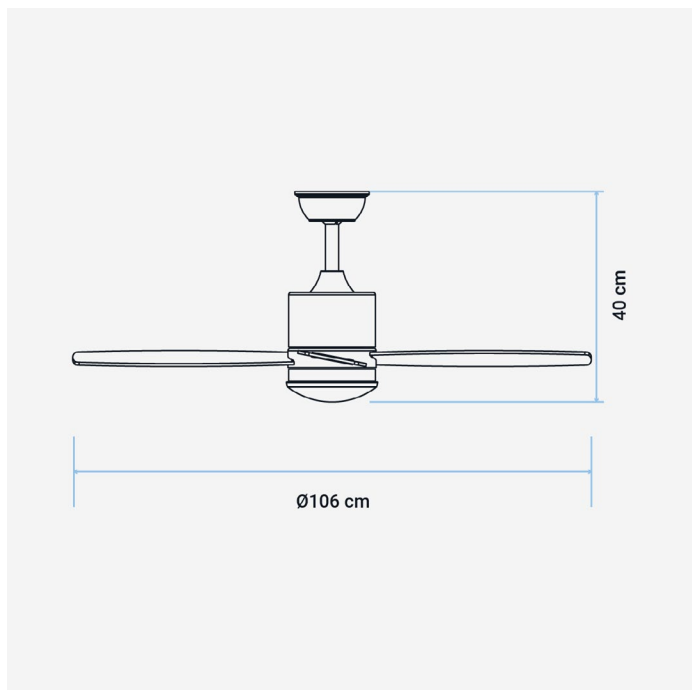

universalblue

Midi

4042W

UVT1328-21

Technical drawings