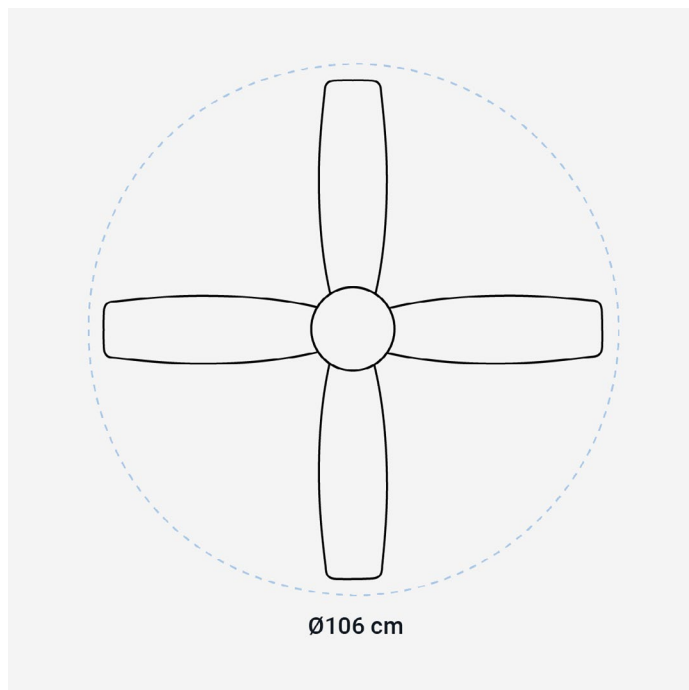

universalblue

Midi

4042W

UVT1328-21

Technical drawings