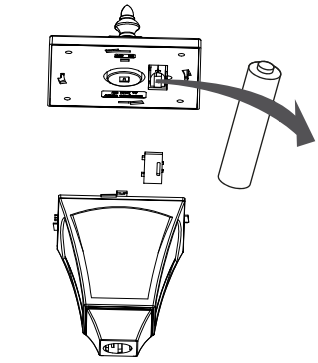

**LUXFORM**  
GLOBAL BV

Luxform Global BV Transportstraat 1 8263 BW Kampen The Netherlands

**LUXFORM**  
LIGHTING

10 LUMEN

Casablanca

**INCLUDED**  
 3x 3x

**Softtone**  
**SMD LED**

L21