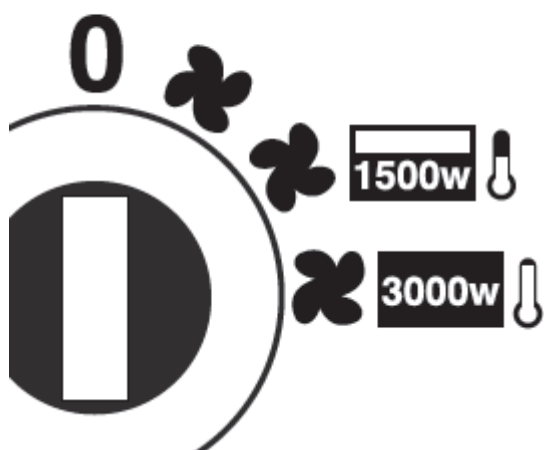

IRONSIDE®

The professionals' choice

3.0
kW

PTC

230v
50Hz

1500w

3000w

IP20

REFERNCIA NEOPRO: 9687629