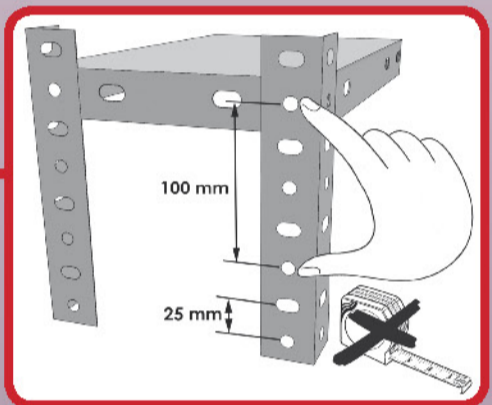

180 x 90 x 30 cm.

Comfort 5/300

www.simonrack.com

MADE IN SPAIN

INSTRUCTIONS