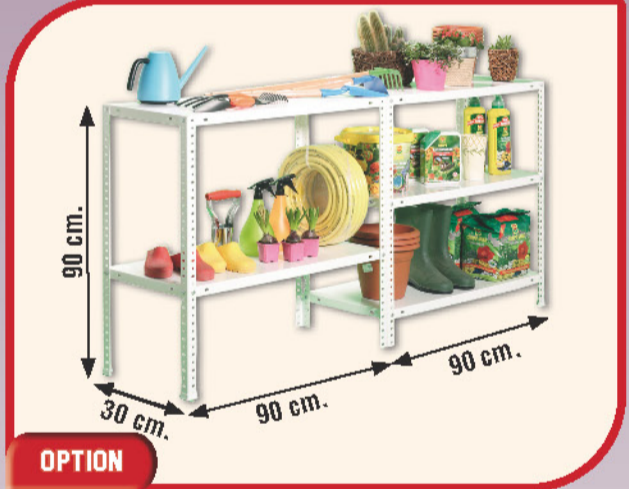

180 x 90 x 30 cm.

Comfort 5/300

www.simonrack.com

MADE IN SPAIN

INSTRUCTIONS