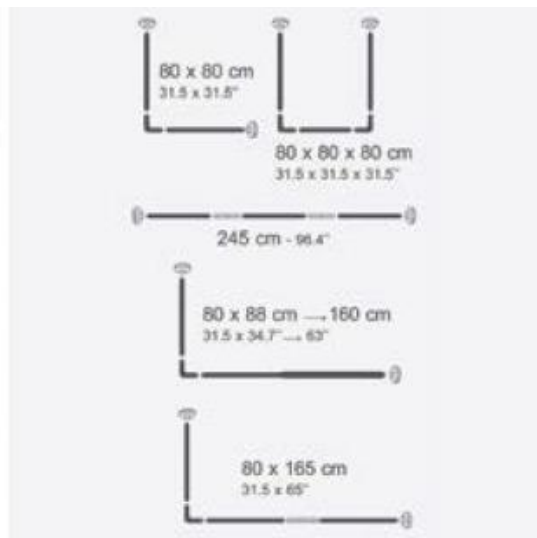

## TECHNICAL DATA SHEET

ITEM NUMBER: 140393      EAN: 3700703943938

PRODUCT: STAINLESS STEEL BATHROOM POLE

Specifications: UNIVERSAL -- 80 X 80 X 80 CM

### **DETAIL PRODUIT / PRODUCT DETAIL**

COMPONENTS: STAINLESS STEEL  
PP plastic parts

PRODUCT SIZE:  $\phi$ 2.5  
80 x 80 x 80 cm

OTHER MEASURES:

COLOR: CHROME

USE: DIFFERENT OPTIONS SEE BELOW

STANDARDS-CERTIFICATIONS DATAS

### **DETAIL EMBALLAGE / PACKING DETAIL**

TYPE OF PACKING: COLOR BOX

Size of packed product : 95 X 10.5 X 5 cm

Net weight: 0,583 kg

Gross weight: 0,633 kg

QUANTITY PER PACK :

Master : CARTON

Qty : 6

Dimension :

85 X 26 X 14 cm

140393