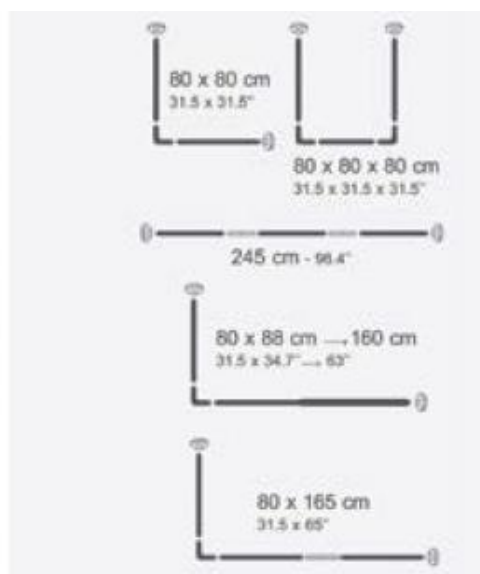

TECHNICAL DATA SHEET

ITEM NUMBER: 140392 EAN: 3700703943921

PRODUCT: ALUMINUM BATHROOM POLE

Specifications: UNIVERSAL -- 80 X 80 X 80 CM

DETAIL PRODUIT / PRODUCT DETAIL

COMPONENTS: ALUMINUM WITH WHITE PVC COATING
PP plastic parts

PRODUCT SIZE: $\phi 2.5$
80 x 80 x 80 cm

OTHER MEASURES:

COLOR: WHITE

USE: DIFFERENT OPTIONS SEE BELOW

STANDARDS-CERTIFICATIONS DATAS

DETAIL EMBALLAGE / PACKING DETAIL

TYPE OF PACKING: COLOR BOX

Size of packed product : 95 X 10.5 X 5 cm

Net weight: 0,430 kg

Gross weight: 0,499 kg

QUANTITY PER PACK :

Master : CARTON

Qty : 6

Dimension : 85 X 26 X 14 cm

140392