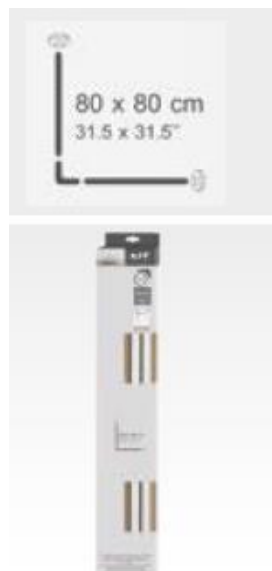

TECHNICAL DATA SHEET

ITEM NUMBER: 140099 EAN: 3700703940999

PRODUCT: WHITE ALUMINUM BATHROOM POLE

Specifications: SELF-SUPPORTING 80 X 80 CM

DETAIL PRODUIT / PRODUCT DETAIL

COMPONENTS: ALUMINUM WHITE PVC COATING
PP and PVC plastic parts

PRODUCT SIZE: ø2.5
80 x 80 cm

OTHER MEASURES:

COLOR: WHITE

USE: - For corner shower – L SHAPE

STANDARDS-CERTIFICATIONS DATAS

DETAIL EMBALLAGE / PACKING DETAIL

TYPE OF PACKING: HANGING COLOR CARD

Size of packed product : 95 X 10.5 X 5 cm

Net weight: 0,350 kg

Gross weight: 0,400 kg

QUANTITY PER PACK :

Master : CARTON

Qty : 6

Dimension : 85 X 26 X 14 cm

140099